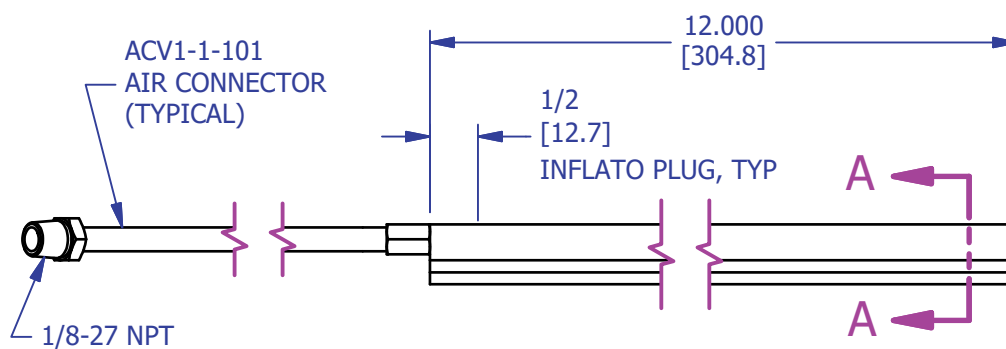

Q580E-7171-12

FABRIC REINFORCED
PNEUMA-CEL BLADDER

SECTION A-A

SCALE: 1 : 1

This design is the property of Pawling Engineered Products and is submitted in confidence. All rights reserved. Copying or imitation expressly prohibited. All or portions of this design may be subject to proprietary rights. This drawing is for reference only. Dimensions subject to change without prior notice.