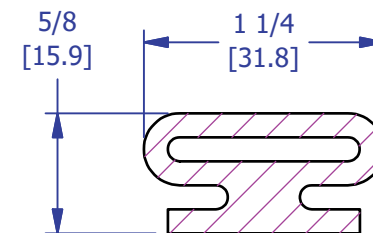

Q580E-7171-12

FABRIC REINFORCED
PNEUMA-CEL BLADDER

SECTION A-A

SCALE: 1 : 1

This design is the property of Pawling Engineered Products and is submitted in confidence. All rights reserved. Copying or imitation expressly prohibited. All or portions of this design may be subject to proprietary rights. This drawing is for reference only. Dimensions subject to change without prior notice.