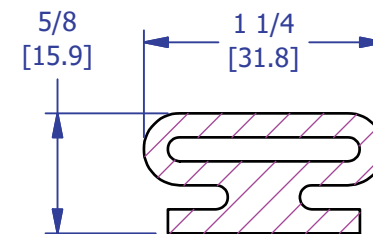

## Q580E-7171-18

FABRIC REINFORCED  
PNEUMA-CEL BLADDER

This design is the property of Pawling Engineered Products and is submitted in confidence. All rights reserved. Copying or imitation expressly prohibited. All or portions of this design may be subject to proprietary rights. This drawing is for reference only. Dimensions subject to change without prior notice.