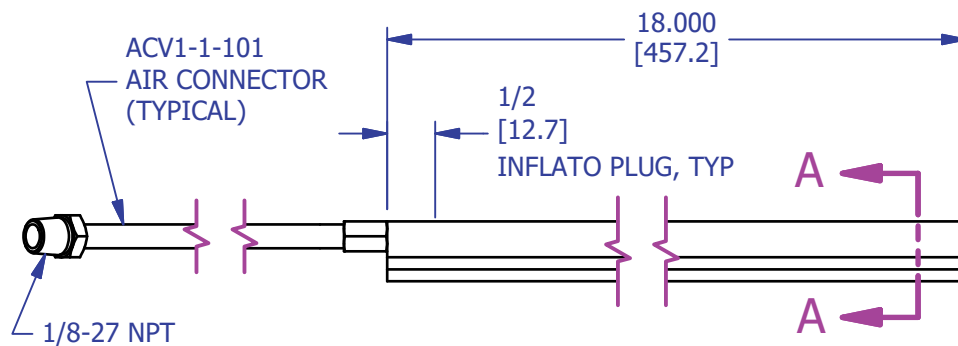

## Q580E-7171-18

FABRIC REINFORCED  
PNEUMA-CEL BLADDER

This design is the property of Pawling Engineered Products and is submitted in confidence. All rights reserved. Copying or imitation expressly prohibited. All or portions of this design may be subject to proprietary rights. This drawing is for reference only. Dimensions subject to change without prior notice.