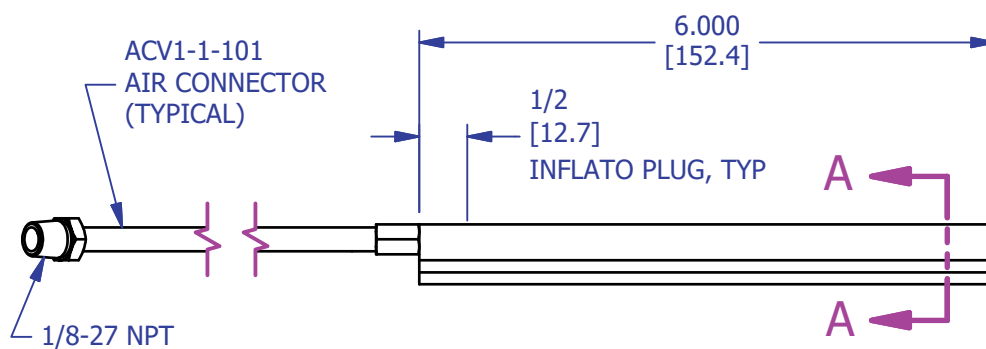

## Q580E-7171-6

FABRIC REINFORCED  
PNEUMA-CEL BLADDER

**SECTION A-A**

SCALE: 1 : 1

This design is the property of Pawling Engineered Products and is submitted in confidence. All rights reserved. Copying or imitation expressly prohibited. All or portions of this design may be subject to proprietary rights. This drawing is for reference only. Dimensions subject to change without prior notice.