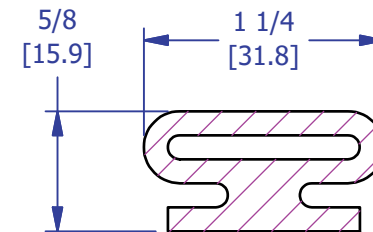

## Q580E-7171-6

FABRIC REINFORCED  
PNEUMA-CEL BLADDER

**SECTION A-A**

SCALE: 1 : 1

This design is the property of Pawling Engineered Products and is submitted in confidence. All rights reserved. Copying or imitation expressly prohibited. All or portions of this design may be subject to proprietary rights. This drawing is for reference only. Dimensions subject to change without prior notice.