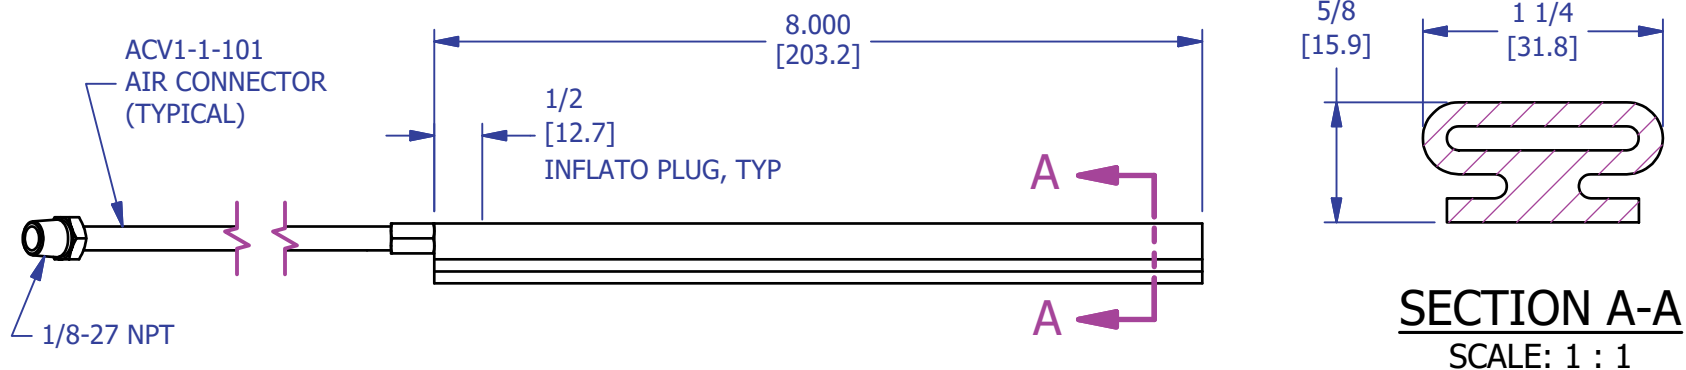

Q580E-7171-8

FABRIC REINFORCED
PNEUMA-CEL BLADDER

This design is the property of Pawling Engineered Products and is submitted in confidence. All rights reserved. Copying or imitation expressly prohibited. All or portions of this design may be subject to proprietary rights. This drawing is for reference only. Dimensions subject to change without prior notice.