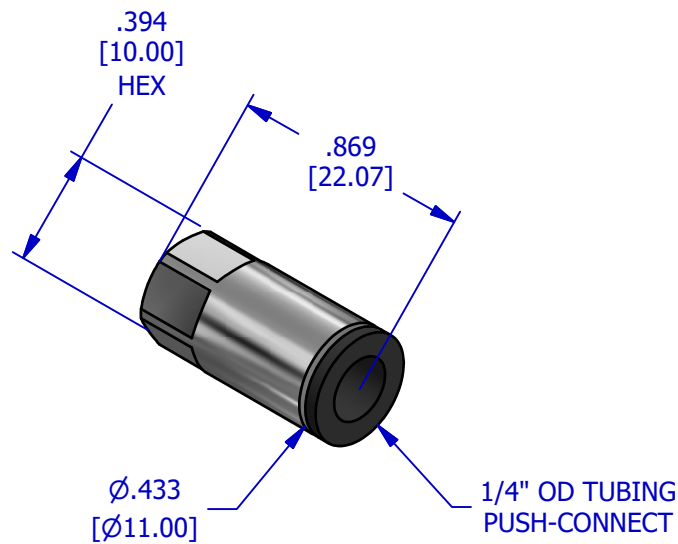

ACV1-4-100

Q UNIVERSAL CONNECTOR

This design is the property of Pawling Engineered Products and is submitted in confidence. All rights reserved. Copying or imitation expressly prohibited. All or portions of this design may be subject to proprietary rights. This drawing is for reference only. Dimensions subject to change without prior notice.