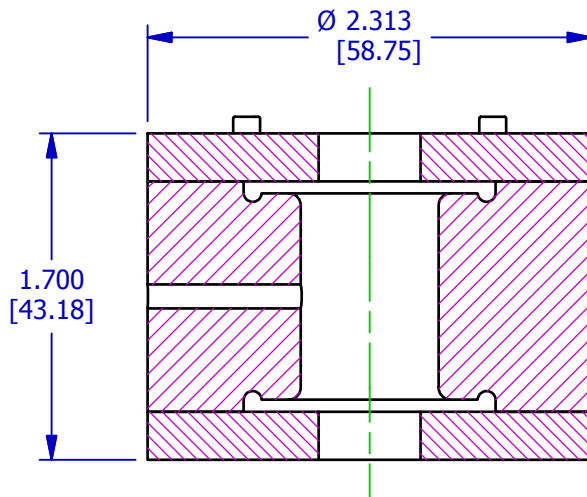

PR16376-1

TYPE 22A BLADDER

OPERATING RANGE: .490"-.520" [12.45-13.21]

RETAINER#: PR17167-1 (AVAILABLE UPON REQUEST)

SCALE 1/1

SCALE 1/1

This design is the property of Pawling Engineered Products and is submitted in confidence. All rights reserved. Copying or imitation expressly prohibited. All or portions of this design may be subject to proprietary rights. This drawing is for reference only. Dimensions subject to change without prior notice.