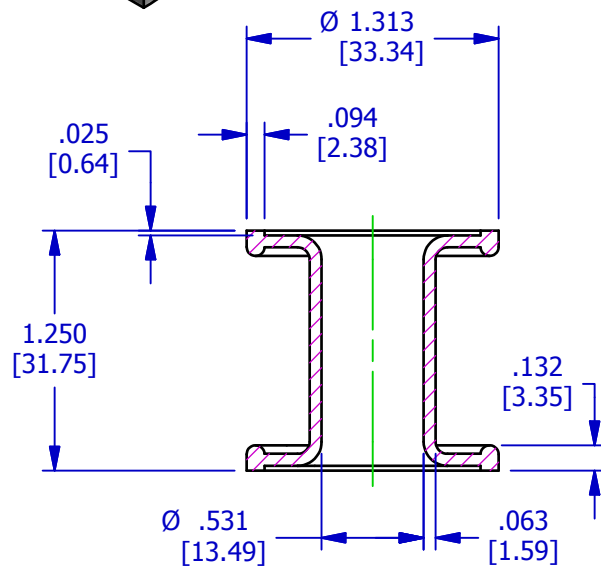

PR16376-1

TYPE 22A BLADDER

OPERATING RANGE: .490"-.520" [12.45-13.21]

RETAINER#: PR17167-1 (AVAILABLE UPON REQUEST)

SCALE 1/1

SCALE 1/1

This design is the property of Pawling Engineered Products and is submitted in confidence. All rights reserved. Copying or imitation expressly prohibited. All or portions of this design may be subject to proprietary rights. This drawing is for reference only. Dimensions subject to change without prior notice.