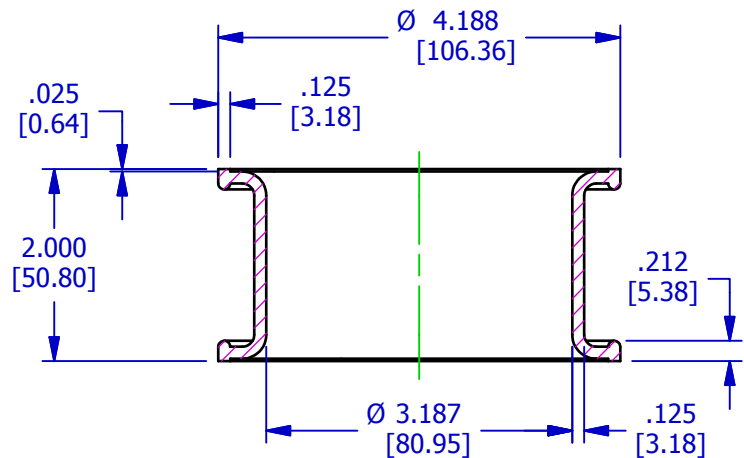

## PR16376-11

TYPE 22A BLADDER

OPERATING RANGE: 2.990"-3.140" [75.95mm-79.76mm]

RETAINER#: PR17167-11 (AVAILABLE UPON REQUEST)

SCALE 1/2

SCALE 1/2

This design is the property of Pawling Engineered Products and is submitted in confidence. All rights reserved. Copying or imitation expressly prohibited. All or portions of this design may be subject to proprietary rights. This drawing is for reference only. Dimensions subject to change without prior notice.