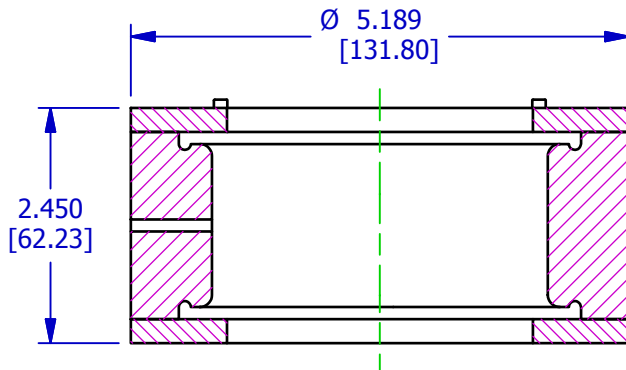

## PR16376-11

TYPE 22A BLADDER

OPERATING RANGE: 2.990"-3.140" [75.95mm-79.76mm]

RETAINER#: PR17167-11 (AVAILABLE UPON REQUEST)

SCALE 1/2

SCALE 1/2

This design is the property of Pawling Engineered Products and is submitted in confidence. All rights reserved. Copying or imitation expressly prohibited. All or portions of this design may be subject to proprietary rights. This drawing is for reference only. Dimensions subject to change without prior notice.