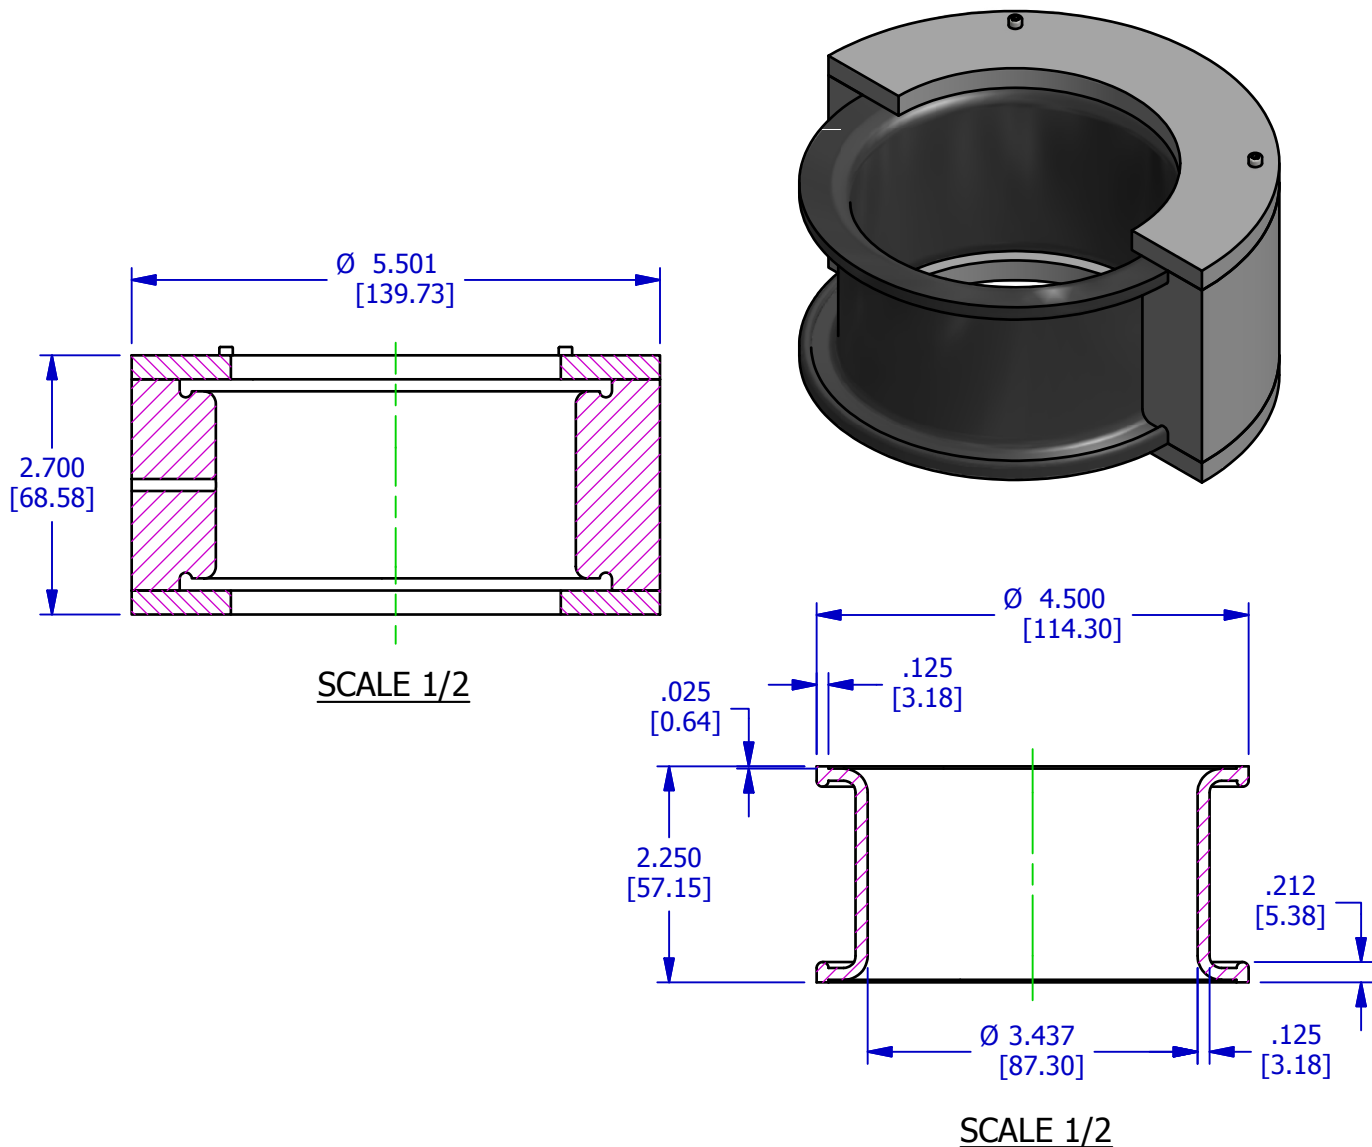

## PR16376-12

TYPE 22A BLADDER

OPERATING RANGE: 3.240"-3.382" [82.30mm-85.90mm]

RETAINER#: PR17167-12 (AVAILABLE UPON REQUEST)

This design is the property of Pawling Engineered Products and is submitted in confidence. All rights reserved. Copying or imitation expressly prohibited. All or portions of this design may be subject to proprietary rights. This drawing is for reference only. Dimensions subject to change without prior notice.