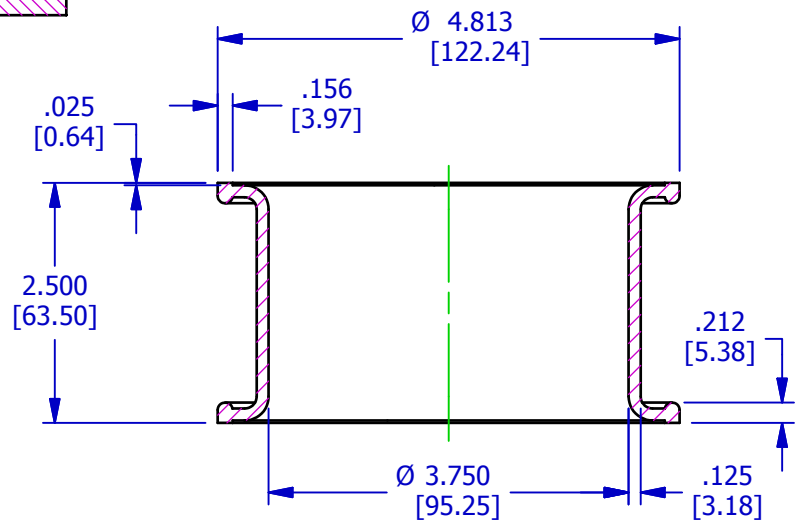

## PR16376-13

TYPE 22A BLADDER

OPERATING RANGE: 3.490"-3.690" [88.65mm-93.73mm]

RETAINER#: PR17167-13 (AVAILABLE UPON REQUEST)

SCALE 1/2

SCALE 1/2

This design is the property of Pawling Engineered Products and is submitted in confidence. All rights reserved. Copying or imitation expressly prohibited. All or portions of this design may be subject to proprietary rights. This drawing is for reference only. Dimensions subject to change without prior notice.