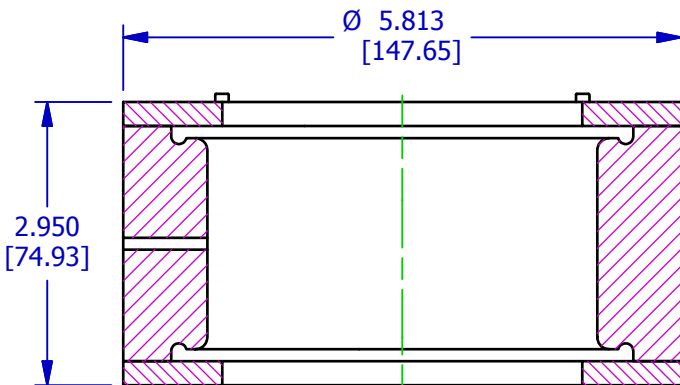

## PR16376-13

TYPE 22A BLADDER

OPERATING RANGE: 3.490"-3.690" [88.65mm-93.73mm]

RETAINER#: PR17167-13 (AVAILABLE UPON REQUEST)

SCALE 1/2

SCALE 1/2

This design is the property of Pawling Engineered Products and is submitted in confidence. All rights reserved. Copying or imitation expressly prohibited. All or portions of this design may be subject to proprietary rights. This drawing is for reference only. Dimensions subject to change without prior notice.