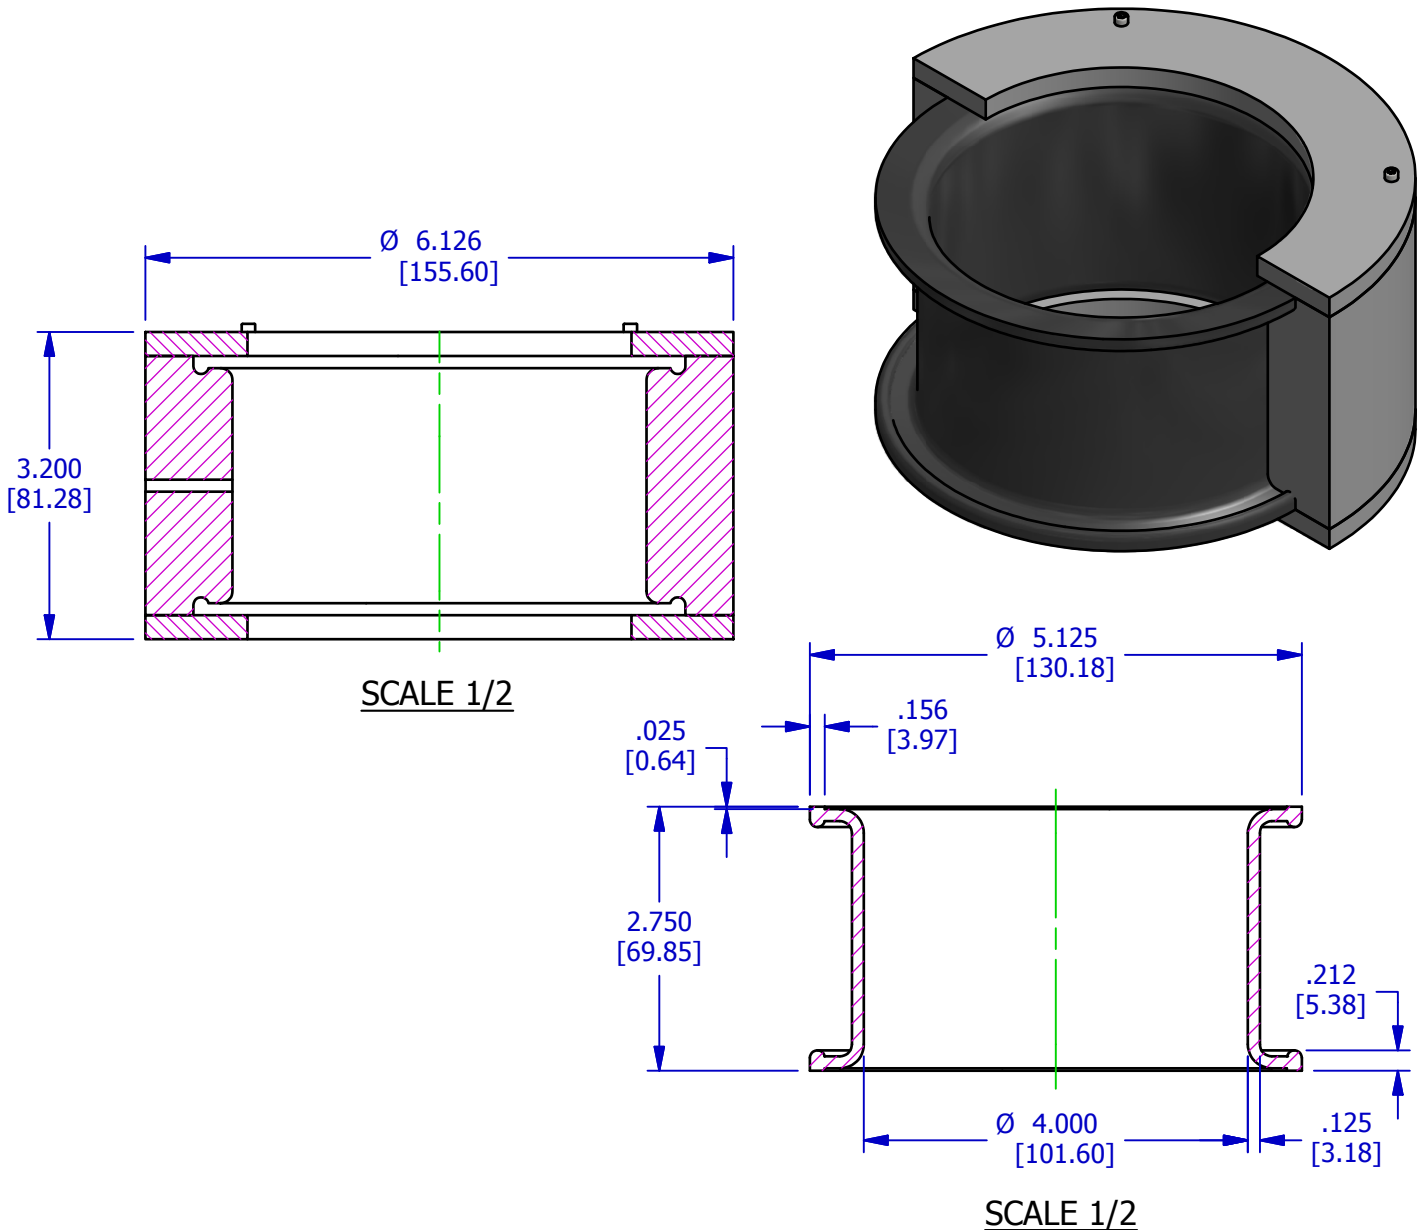

PR16376-14

TYPE 22A BLADDER

OPERATING RANGE: 3.740"-3.925" [95.00mm-99.70mm]

RETAINER#: PR17167-14 (AVAILABLE UPON REQUEST)

This design is the property of Pawling Engineered Products and is submitted in confidence. All rights reserved. Copying or imitation expressly prohibited. All or portions of this design may be subject to proprietary rights. This drawing is for reference only. Dimensions subject to change without prior notice.