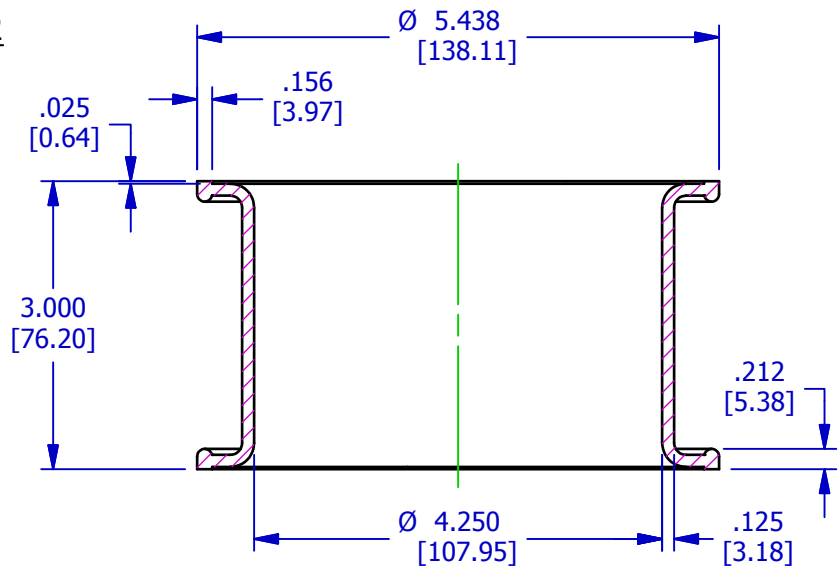

PR16376-15

TYPE 22A BLADDER

OPERATING RANGE: 3.990"-4.160" [101.35mm-105.66mm]

RETAINER#: PR17167-15 (AVAILABLE UPON REQUEST)

SCALE 1/2

SCALE 1/2

This design is the property of Pawling Engineered Products and is submitted in confidence. All rights reserved. Copying or imitation expressly prohibited. All or portions of this design may be subject to proprietary rights. This drawing is for reference only. Dimensions subject to change without prior notice.