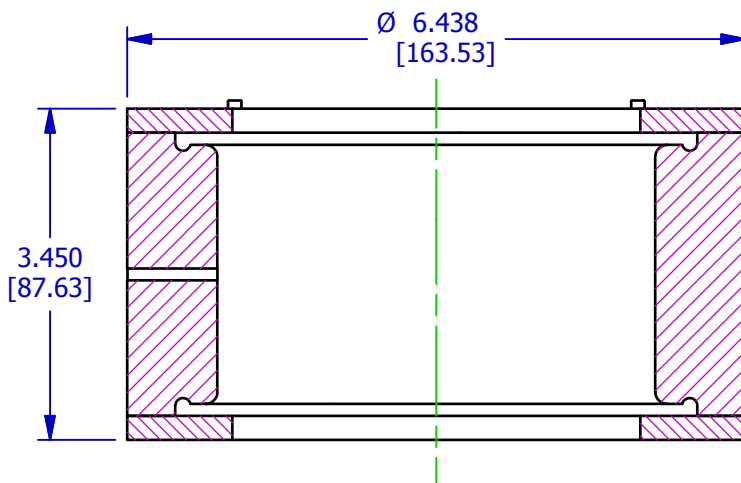

PR16376-15

TYPE 22A BLADDER

OPERATING RANGE: 3.990"-4.160" [101.35mm-105.66mm]

RETAINER#: PR17167-15 (AVAILABLE UPON REQUEST)

SCALE 1/2

SCALE 1/2

This design is the property of Pawling Engineered Products and is submitted in confidence. All rights reserved. Copying or imitation expressly prohibited. All or portions of this design may be subject to proprietary rights. This drawing is for reference only. Dimensions subject to change without prior notice.