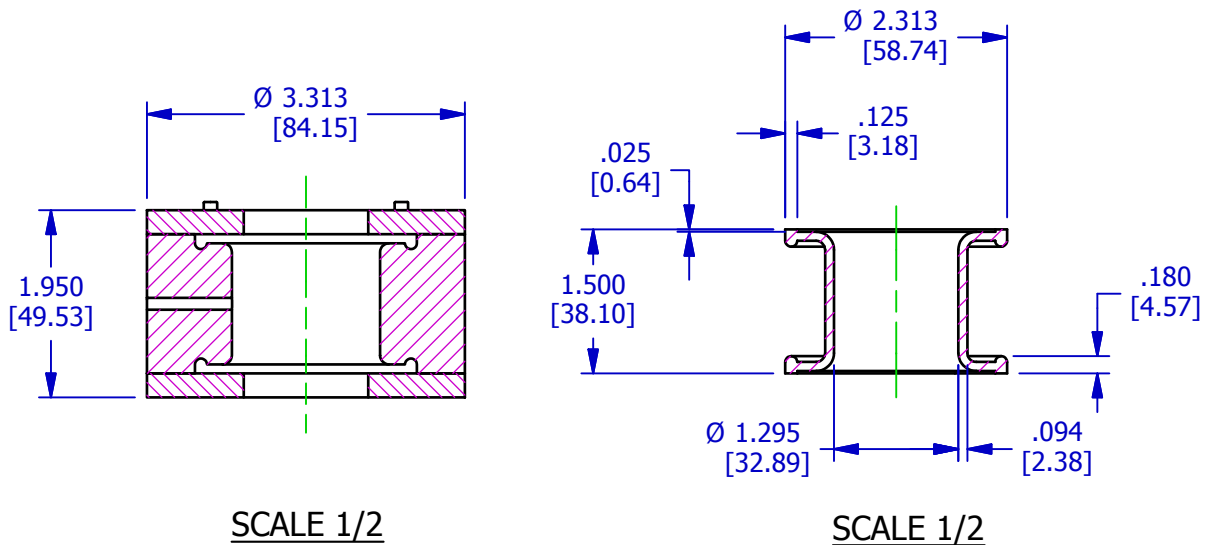

## PR16376-4

TYPE 22A BLADDER

OPERATING RANGE: 1.240"-1.275" [31.50mm-32.39mm]

RETAINER#: PR17167-4 (AVAILABLE UPON REQUEST)

This design is the property of Pawling Engineered Products and is submitted in confidence. All rights reserved. Copying or imitation expressly prohibited. All or portions of this design may be subject to proprietary rights. This drawing is for reference only. Dimensions subject to change without prior notice.