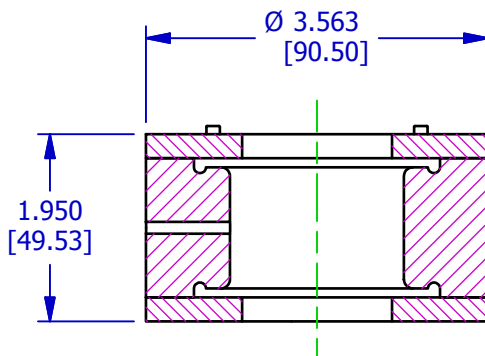

PR16376-5

TYPE 22A BLADDER

OPERATING RANGE: 1.490"-1.554" [37.85mm-39.47mm]

RETAINER#: PR17167-5 (AVAILABLE UPON REQUEST)

SCALE 1/2

SCALE 1/2

This design is the property of Pawling Engineered Products and is submitted in confidence. All rights reserved. Copying or imitation expressly prohibited. All or portions of this design may be subject to proprietary rights. This drawing is for reference only. Dimensions subject to change without prior notice.