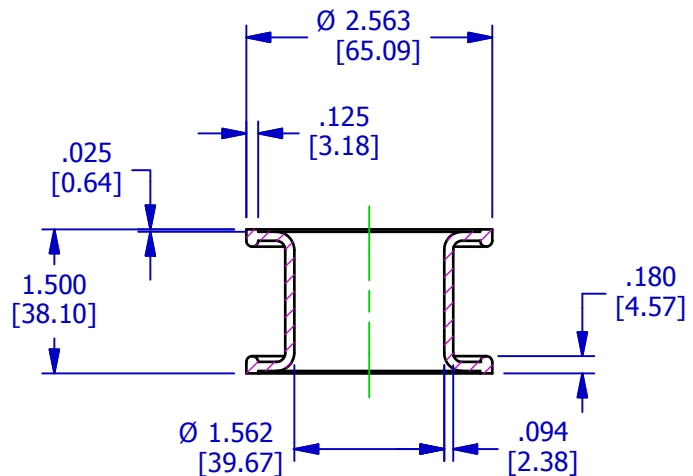

PR16376-5

TYPE 22A BLADDER

OPERATING RANGE: 1.490"-1.554" [37.85mm-39.47mm]

RETAINER#: PR17167-5 (AVAILABLE UPON REQUEST)

SCALE 1/2

SCALE 1/2

This design is the property of Pawling Engineered Products and is submitted in confidence. All rights reserved. Copying or imitation expressly prohibited. All or portions of this design may be subject to proprietary rights. This drawing is for reference only. Dimensions subject to change without prior notice.