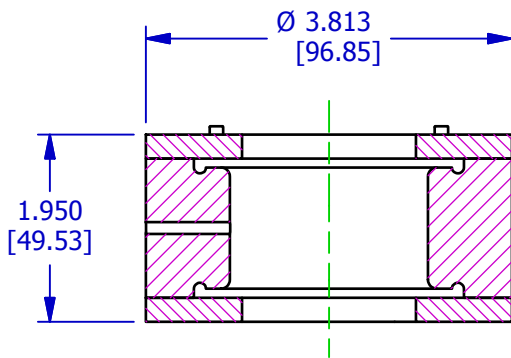

PR16376-6

TYPE 22A BLADDER

OPERATING RANGE: 1.740"-1.790" [44.20mm-45.47mm]

RETAINER#: PR17167-6 (AVAILABLE UPON REQUEST)

SCALE 1/2

SCALE 1/2

This design is the property of Pawling Engineered Products and is submitted in confidence. All rights reserved. Copying or imitation expressly prohibited. All or portions of this design may be subject to proprietary rights. This drawing is for reference only. Dimensions subject to change without prior notice.