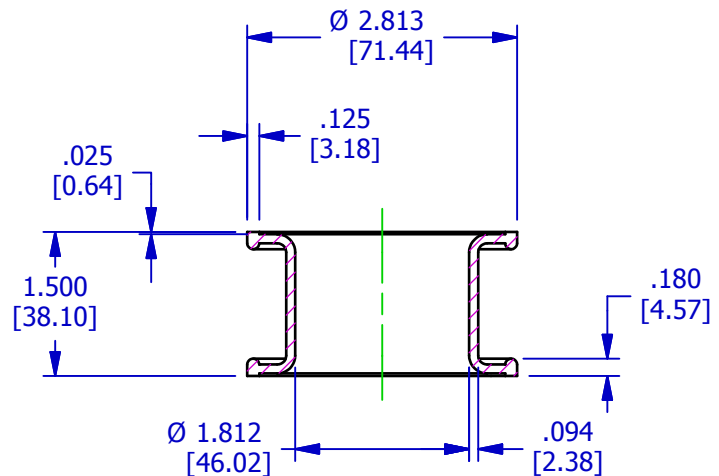

PR16376-6

TYPE 22A BLADDER

OPERATING RANGE: 1.740"-1.790" [44.20mm-45.47mm]

RETAINER#: PR17167-6 (AVAILABLE UPON REQUEST)

SCALE 1/2

SCALE 1/2

This design is the property of Pawling Engineered Products and is submitted in confidence. All rights reserved. Copying or imitation expressly prohibited. All or portions of this design may be subject to proprietary rights. This drawing is for reference only. Dimensions subject to change without prior notice.