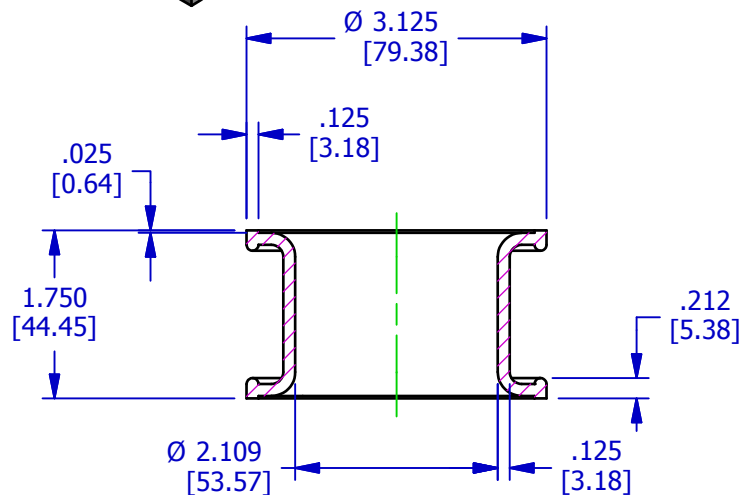

PR16376-7

TYPE 22A BLADDER

OPERATING RANGE: 1.990"-2.085" [50.55mm-52.96mm]

RETAINER#: PR17167-7 (AVAILABLE UPON REQUEST)

SCALE 1/2

SCALE 1/2

This design is the property of Pawling Engineered Products and is submitted in confidence. All rights reserved. Copying or imitation expressly prohibited. All or portions of this design may be subject to proprietary rights. This drawing is for reference only. Dimensions subject to change without prior notice.