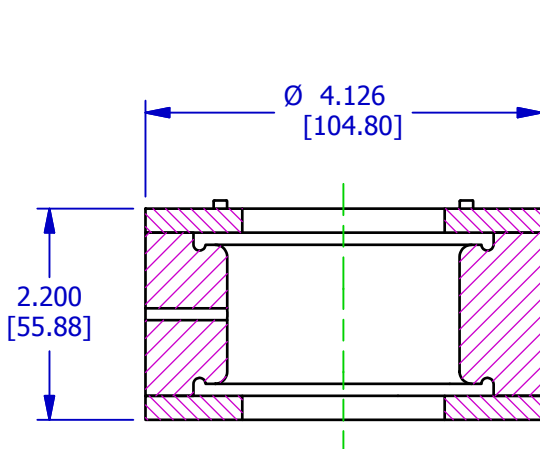

PR16376-7

TYPE 22A BLADDER

OPERATING RANGE: 1.990"-2.085" [50.55mm-52.96mm]

RETAINER#: PR17167-7 (AVAILABLE UPON REQUEST)

SCALE 1/2

SCALE 1/2

This design is the property of Pawling Engineered Products and is submitted in confidence. All rights reserved. Copying or imitation expressly prohibited. All or portions of this design may be subject to proprietary rights. This drawing is for reference only. Dimensions subject to change without prior notice.