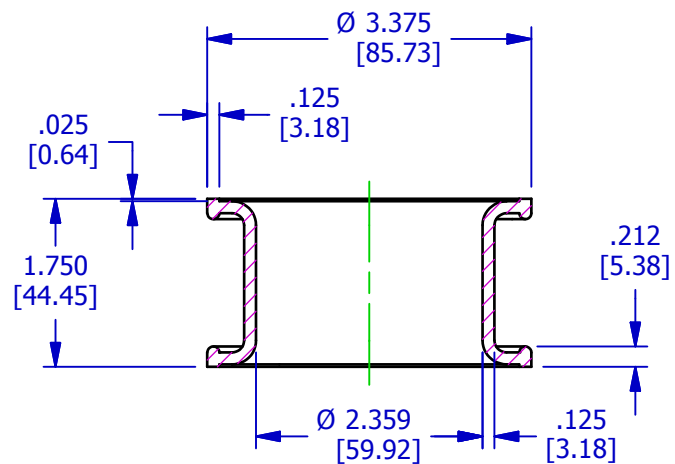

PR16376-8

TYPE 22A BLADDER

OPERATING RANGE: 2.240"-2.335" [56.90mm-59.31mm]

RETAINER#: PR17167-8 (AVAILABLE UPON REQUEST)

SCALE 1/2

SCALE 1/2

This design is the property of Pawling Engineered Products and is submitted in confidence. All rights reserved. Copying or imitation expressly prohibited. All or portions of this design may be subject to proprietary rights. This drawing is for reference only. Dimensions subject to change without prior notice.