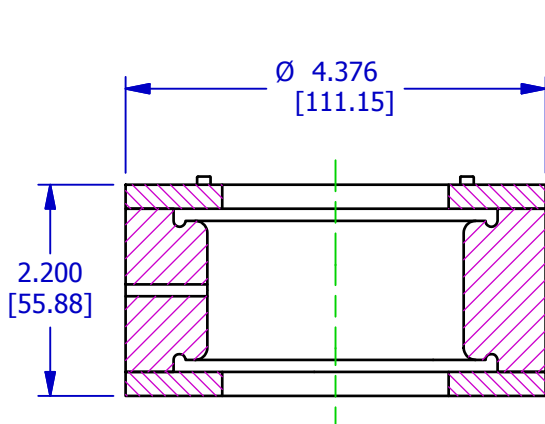

PR16376-8

TYPE 22A BLADDER

OPERATING RANGE: 2.240"-2.335" [56.90mm-59.31mm]

RETAINER#: PR17167-8 (AVAILABLE UPON REQUEST)

SCALE 1/2

SCALE 1/2

This design is the property of Pawling Engineered Products and is submitted in confidence. All rights reserved. Copying or imitation expressly prohibited. All or portions of this design may be subject to proprietary rights. This drawing is for reference only. Dimensions subject to change without prior notice.