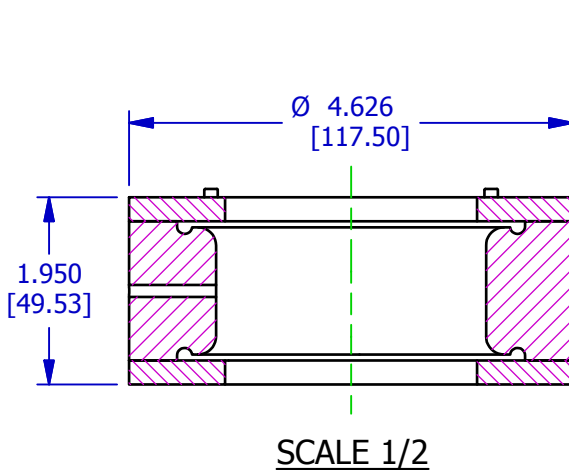

## PR16376-9

TYPE 22A BLADDER

OPERATING RANGE: 2.490"-2.590" [63.25mm-65.79mm]

RETAINER#: PR17167-9 (AVAILABLE UPON REQUEST)

This design is the property of Pawling Engineered Products and is submitted in confidence. All rights reserved. Copying or imitation expressly prohibited. All or portions of this design may be subject to proprietary rights. This drawing is for reference only. Dimensions subject to change without prior notice.