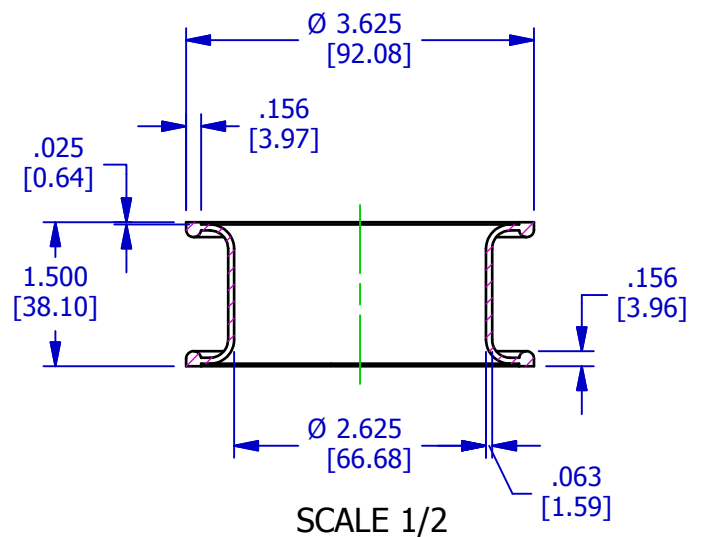

## PR16376-9

TYPE 22A BLADDER

OPERATING RANGE: 2.490"-2.590" [63.25mm-65.79mm]

RETAINER#: PR17167-9 (AVAILABLE UPON REQUEST)

This design is the property of Pawling Engineered Products and is submitted in confidence. All rights reserved. Copying or imitation expressly prohibited. All or portions of this design may be subject to proprietary rights. This drawing is for reference only. Dimensions subject to change without prior notice.