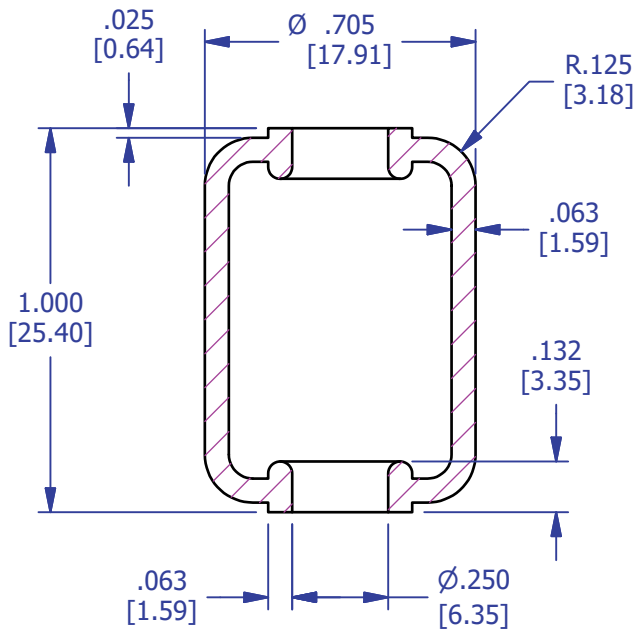

PR16436-1

TYPE 22B BLADDER

OPERATING RANGE: .716-.760" (18.2-19.3mm)

RETAINER#: PR17168-1 (AVAILABLE UPON REQUEST)

SCALE 2 : 1

SCALE 2 : 1

This design is the property of Pawling Engineered Products and is submitted in confidence. All rights reserved. Copying or imitation expressly prohibited. All or portions of this design may be subject to proprietary rights. This drawing is for reference only. Dimensions subject to change without prior notice.