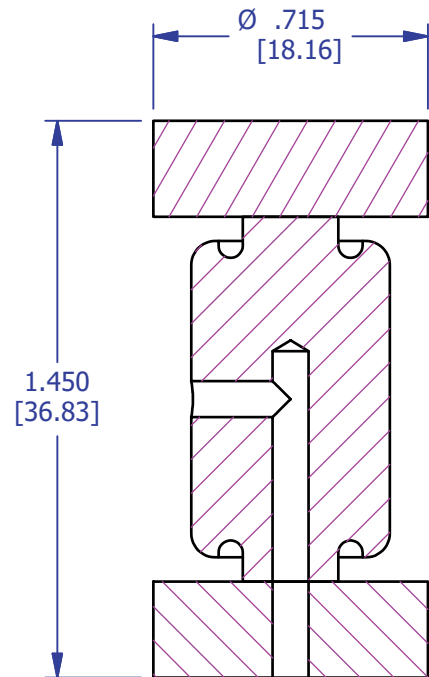

PR16436-1

TYPE 22B BLADDER

OPERATING RANGE: .716-.760" (18.2-19.3mm)

RETAINER#: PR17168-1 (AVAILABLE UPON REQUEST)

SCALE 2 : 1

SCALE 2 : 1

This design is the property of Pawling Engineered Products and is submitted in confidence. All rights reserved. Copying or imitation expressly prohibited. All or portions of this design may be subject to proprietary rights. This drawing is for reference only. Dimensions subject to change without prior notice.