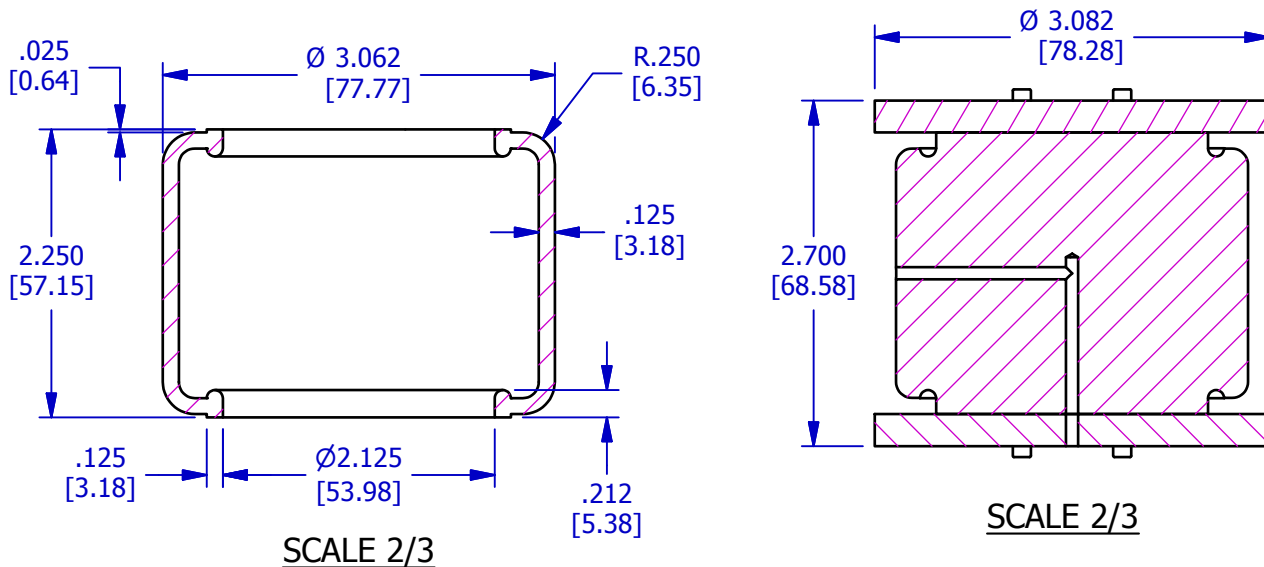

PR16436-11

TYPE 22B BLADDER

OPERATING RANGE: 3.117-3.260" (79.2-82.8mm)

RETAINER#: PR17168-11 (AVAILABLE UPON REQUEST)

This design is the property of Pawling Engineered Products and is submitted in confidence. All rights reserved. Copying or imitation expressly prohibited. All or portions of this design may be subject to proprietary rights. This drawing is for reference only. Dimensions subject to change without prior notice.