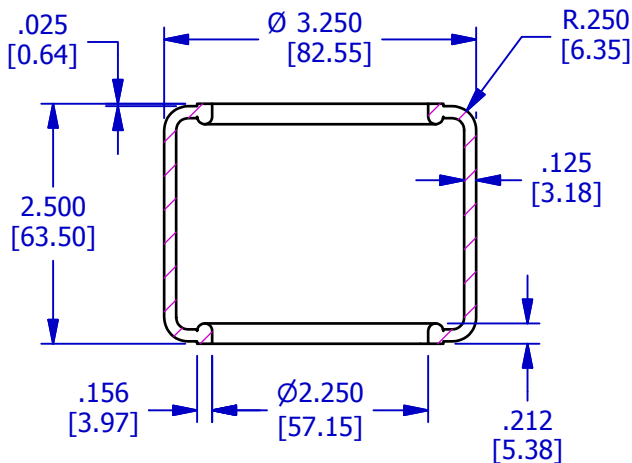

PR16436-12

TYPE 22B BLADDER

OPERATING RANGE: 3.310-3.510" (84.1-89.2mm)

RETAINER#: PR17168-12 (AVAILABLE UPON REQUEST)

SCALE 1 / 2

SCALE 1 / 2

This design is the property of Pawling Engineered Products and is submitted in confidence. All rights reserved. Copying or imitation expressly prohibited. All or portions of this design may be subject to proprietary rights. This drawing is for reference only. Dimensions subject to change without prior notice.