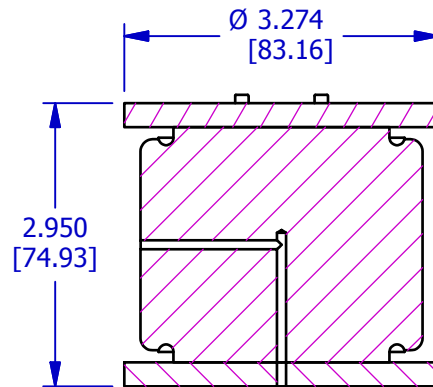

PR16436-12

TYPE 22B BLADDER

OPERATING RANGE: 3.310-3.510" (84.1-89.2mm)

RETAINER#: PR17168-12 (AVAILABLE UPON REQUEST)

SCALE 1 / 2

SCALE 1 / 2

This design is the property of Pawling Engineered Products and is submitted in confidence. All rights reserved. Copying or imitation expressly prohibited. All or portions of this design may be subject to proprietary rights. This drawing is for reference only. Dimensions subject to change without prior notice.