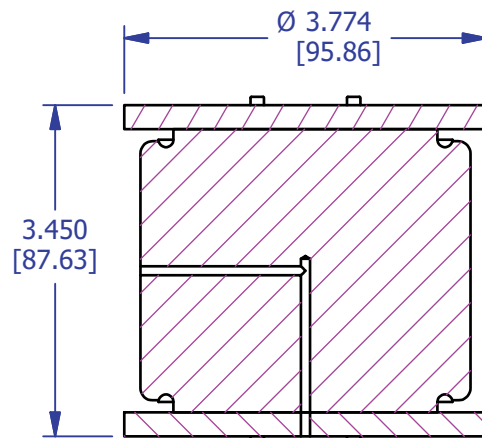

PR16436-13

TYPE 22B BLADDER

OPERATING RANGE: 3.575-3.760" (90.8-95.5mm)

RETAINER#: PR17168-13 (AVAILABLE UPON REQUEST)

SCALE 1 / 2

SCALE 1 / 2

This design is the property of Pawling Engineered Products and is submitted in confidence. All rights reserved. Copying or imitation expressly prohibited. All or portions of this design may be subject to proprietary rights. This drawing is for reference only. Dimensions subject to change without prior notice.