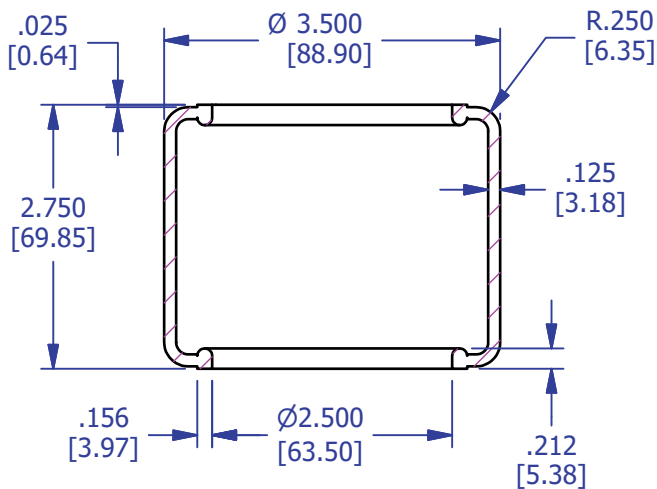

PR16436-13

TYPE 22B BLADDER

OPERATING RANGE: 3.575-3.760" (90.8-95.5mm)

RETAINER#: PR17168-13 (AVAILABLE UPON REQUEST)

SCALE 1 / 2

SCALE 1 / 2

This design is the property of Pawling Engineered Products and is submitted in confidence. All rights reserved. Copying or imitation expressly prohibited. All or portions of this design may be subject to proprietary rights. This drawing is for reference only. Dimensions subject to change without prior notice.