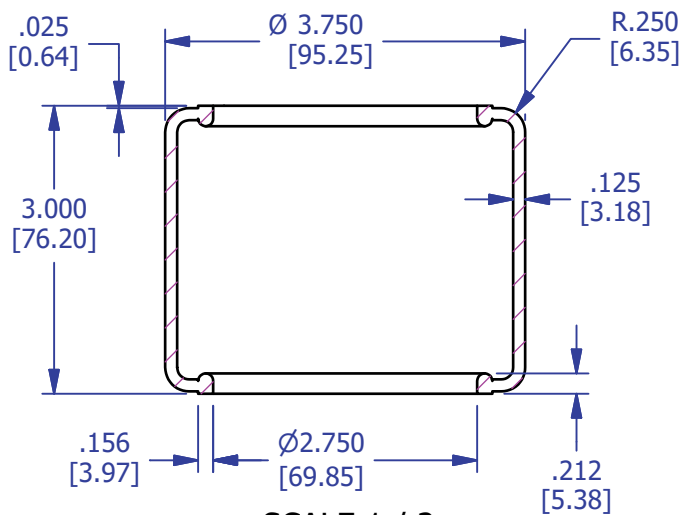

PR16436-14

TYPE 22B BLADDER

OPERATING RANGE: 3.840-4.010" (97.5-101.9mm)

RETAINER#: PR17168-14 (AVAILABLE UPON REQUEST)

This design is the property of Pawling Engineered Products and is submitted in confidence. All rights reserved. Copying or imitation expressly prohibited. All or portions of this design may be subject to proprietary rights. This drawing is for reference only. Dimensions subject to change without prior notice.