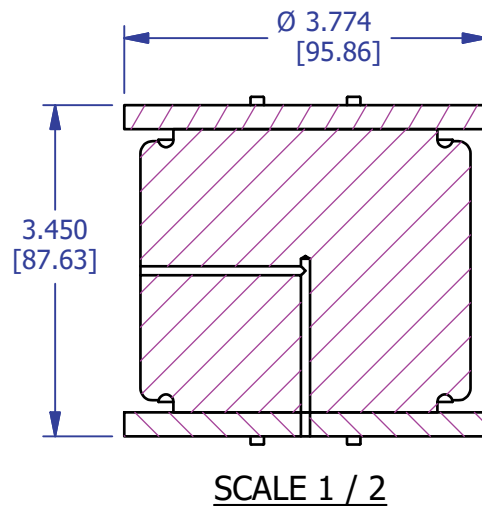

PR16436-14

TYPE 22B BLADDER

OPERATING RANGE: 3.840-4.010" (97.5-101.9mm)

RETAINER#: PR17168-14 (AVAILABLE UPON REQUEST)

This design is the property of Pawling Engineered Products and is submitted in confidence. All rights reserved. Copying or imitation expressly prohibited. All or portions of this design may be subject to proprietary rights. This drawing is for reference only. Dimensions subject to change without prior notice.