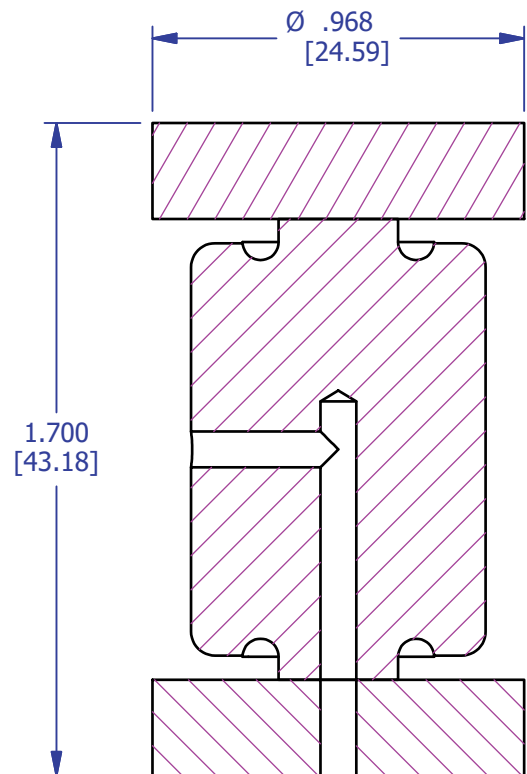

PR16436-2

TYPE 22B BLADDER

OPERATING RANGE: .970-1.010" (24.6-25.7mm)

RETAINER#: PR17168-2 (AVAILABLE UPON REQUEST)

SCALE 2 : 1

SCALE 2 : 1

This design is the property of Pawling Engineered Products and is submitted in confidence. All rights reserved. Copying or imitation expressly prohibited. All or portions of this design may be subject to proprietary rights. This drawing is for reference only. Dimensions subject to change without prior notice.