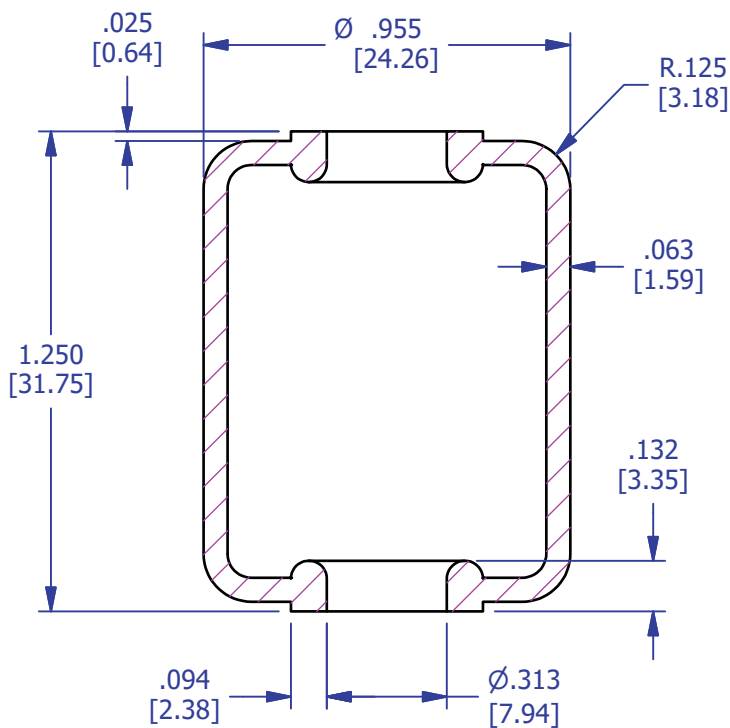

PR16436-2

TYPE 22B BLADDER

OPERATING RANGE: .970-1.010" (24.6-25.7mm)

RETAINER#: PR17168-2 (AVAILABLE UPON REQUEST)

SCALE 2 : 1

SCALE 2 : 1

This design is the property of Pawling Engineered Products and is submitted in confidence. All rights reserved. Copying or imitation expressly prohibited. All or portions of this design may be subject to proprietary rights. This drawing is for reference only. Dimensions subject to change without prior notice.