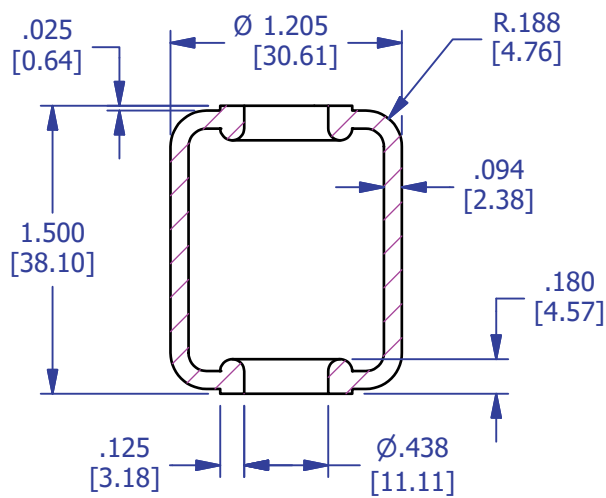

PR16436-3

TYPE 22B BLADDER

OPERATING RANGE: 1.223-1.260" (31.1-32.0mm)

RETAINER#: PR17168-3 (AVAILABLE UPON REQUEST)

SCALE 1/1

SCALE 1/1

This design is the property of Pawling Engineered Products and is submitted in confidence. All rights reserved. Copying or imitation expressly prohibited. All or portions of this design may be subject to proprietary rights. This drawing is for reference only. Dimensions subject to change without prior notice.