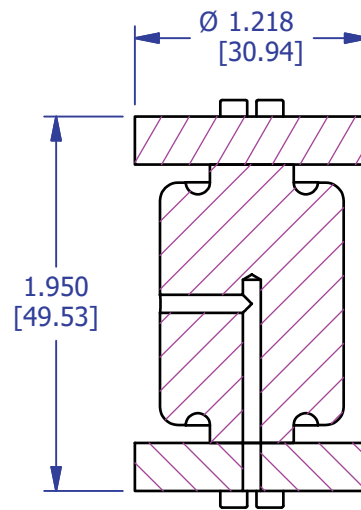

PR16436-3

TYPE 22B BLADDER

OPERATING RANGE: 1.223-1.260" (31.1-32.0mm)

RETAINER#: PR17168-3 (AVAILABLE UPON REQUEST)

SCALE 1/1

SCALE 1/1

This design is the property of Pawling Engineered Products and is submitted in confidence. All rights reserved. Copying or imitation expressly prohibited. All or portions of this design may be subject to proprietary rights. This drawing is for reference only. Dimensions subject to change without prior notice.