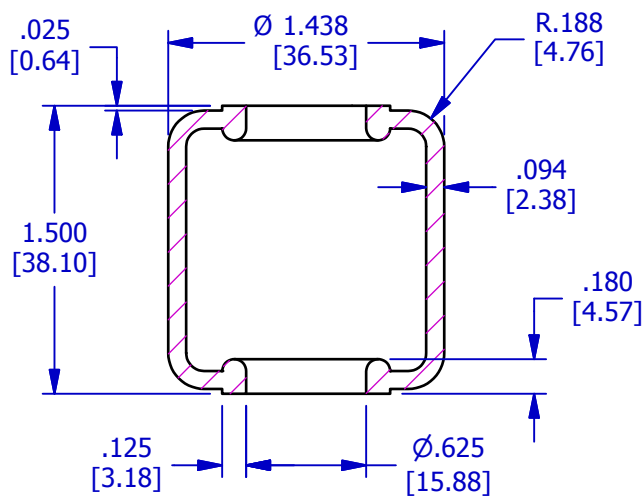

PR16436-4

TYPE 22B BLADDER

OPERATING RANGE: 1.458-1.510" (37.0-38.4mm)

RETAINER#: PR17168-4 (AVAILABLE UPON REQUEST)

SCALE 1/1

SCALE 1/1

This design is the property of Pawling Engineered Products and is submitted in confidence. All rights reserved. Copying or imitation expressly prohibited. All or portions of this design may be subject to proprietary rights. This drawing is for reference only. Dimensions subject to change without prior notice.