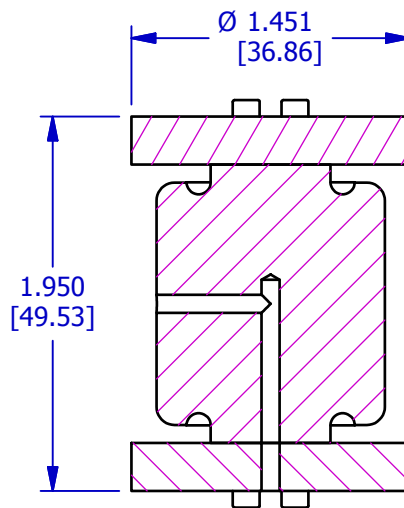

PR16436-4

TYPE 22B BLADDER

OPERATING RANGE: 1.458-1.510" (37.0-38.4mm)

RETAINER#: PR17168-4 (AVAILABLE UPON REQUEST)

SCALE 1/1

SCALE 1/1

This design is the property of Pawling Engineered Products and is submitted in confidence. All rights reserved. Copying or imitation expressly prohibited. All or portions of this design may be subject to proprietary rights. This drawing is for reference only. Dimensions subject to change without prior notice.