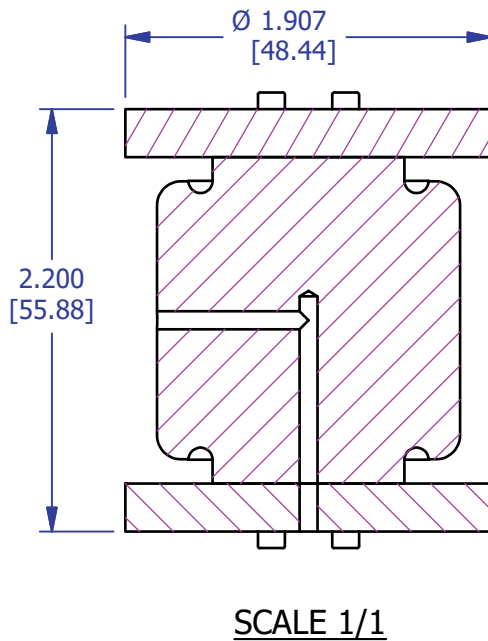

PR16436-6

TYPE 22B BLADDER

OPERATING RANGE: 1.913-2.010" (48.6-51.1mm)

RETAINER#: PR17168-6 (AVAILABLE UPON REQUEST)

This design is the property of Pawling Engineered Products and is submitted in confidence. All rights reserved. Copying or imitation expressly prohibited. All or portions of this design may be subject to proprietary rights. This drawing is for reference only. Dimensions subject to change without prior notice.