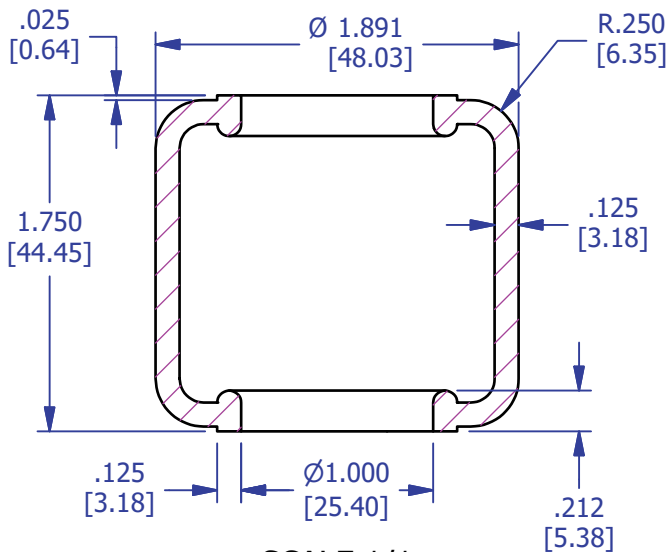

PR16436-6

TYPE 22B BLADDER

OPERATING RANGE: 1.913-2.010" (48.6-51.1mm)

RETAINER#: PR17168-6 (AVAILABLE UPON REQUEST)

This design is the property of Pawling Engineered Products and is submitted in confidence. All rights reserved. Copying or imitation expressly prohibited. All or portions of this design may be subject to proprietary rights. This drawing is for reference only. Dimensions subject to change without prior notice.