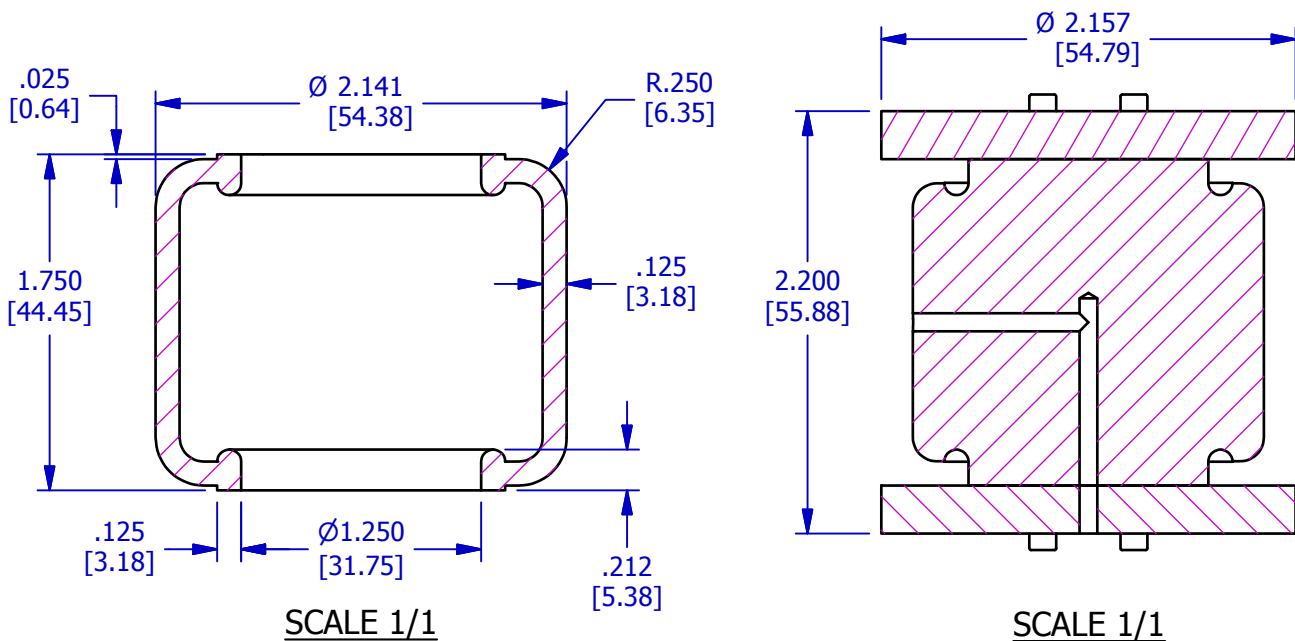

PR16436-7

TYPE 22B BLADDER

OPERATING RANGE: 2.165-2.260" (55.0-57.4mm)

RETAINER#: PR17168-7 (AVAILABLE UPON REQUEST)

This design is the property of Pawling Engineered Products and is submitted in confidence. All rights reserved. Copying or imitation expressly prohibited. All or portions of this design may be subject to proprietary rights. This drawing is for reference only. Dimensions subject to change without prior notice.