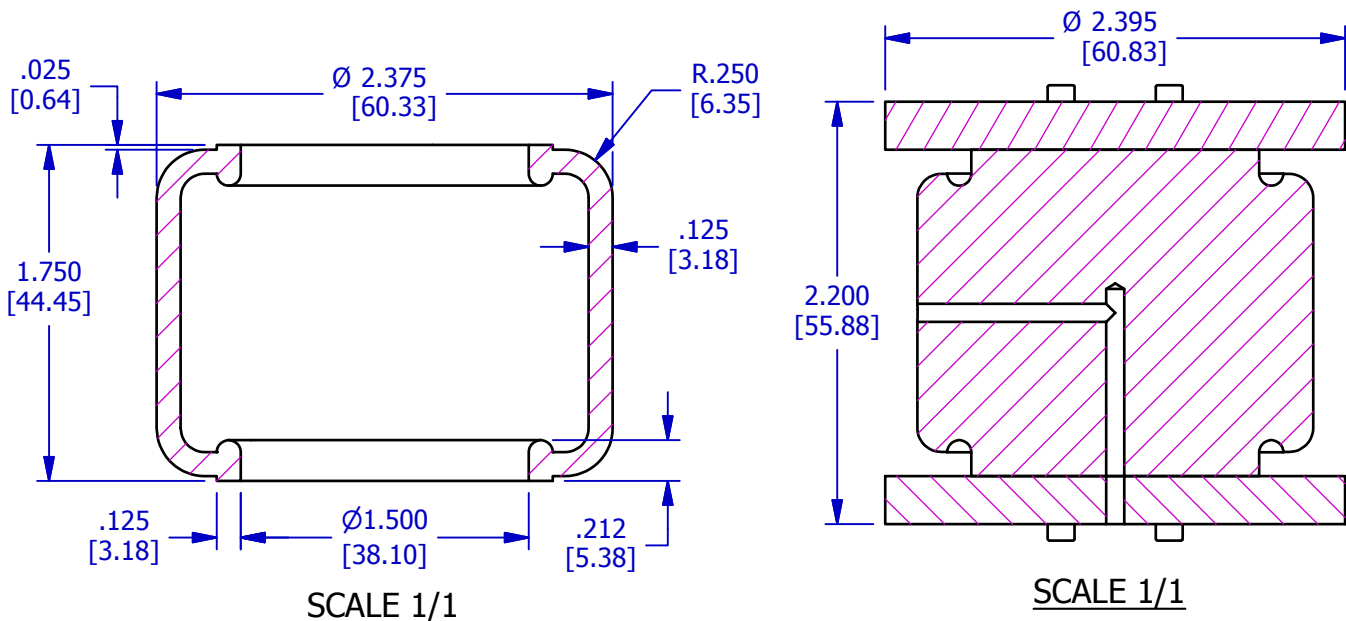

PR16436-8

TYPE 22B BLADDER

OPERATING RANGE: 2.410-2.510" (61.2-63.8mm)

RETAINER#: PR17168-8 (AVAILABLE UPON REQUEST)

This design is the property of Pawling Engineered Products and is submitted in confidence. All rights reserved. Copying or imitation expressly prohibited. All or portions of this design may be subject to proprietary rights. This drawing is for reference only. Dimensions subject to change without prior notice.