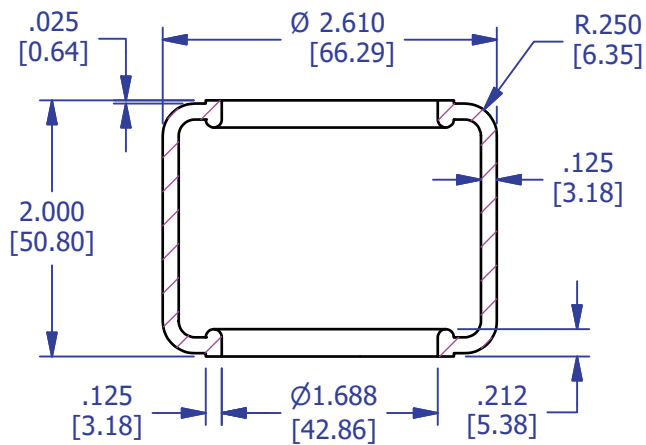

PR16436-9

TYPE 22B BLADDER

OPERATING RANGE: 2.650-2.760" (67.3-70.1mm)

RETAINER#: PR17168-9 (AVAILABLE UPON REQUEST)

SCALE 2/3

SCALE 2/3

This design is the property of Pawling Engineered Products and is submitted in confidence. All rights reserved. Copying or imitation expressly prohibited. All or portions of this design may be subject to proprietary rights. This drawing is for reference only. Dimensions subject to change without prior notice.