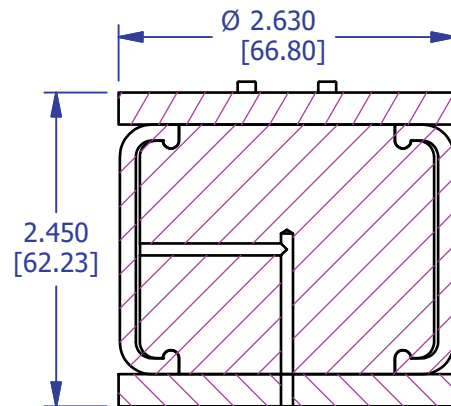

PR16436-9

TYPE 22B BLADDER

OPERATING RANGE: 2.650-2.760" (67.3-70.1mm)

RETAINER#: PR17168-9 (AVAILABLE UPON REQUEST)

SCALE 2/3

SCALE 2/3

This design is the property of Pawling Engineered Products and is submitted in confidence. All rights reserved. Copying or imitation expressly prohibited. All or portions of this design may be subject to proprietary rights. This drawing is for reference only. Dimensions subject to change without prior notice.